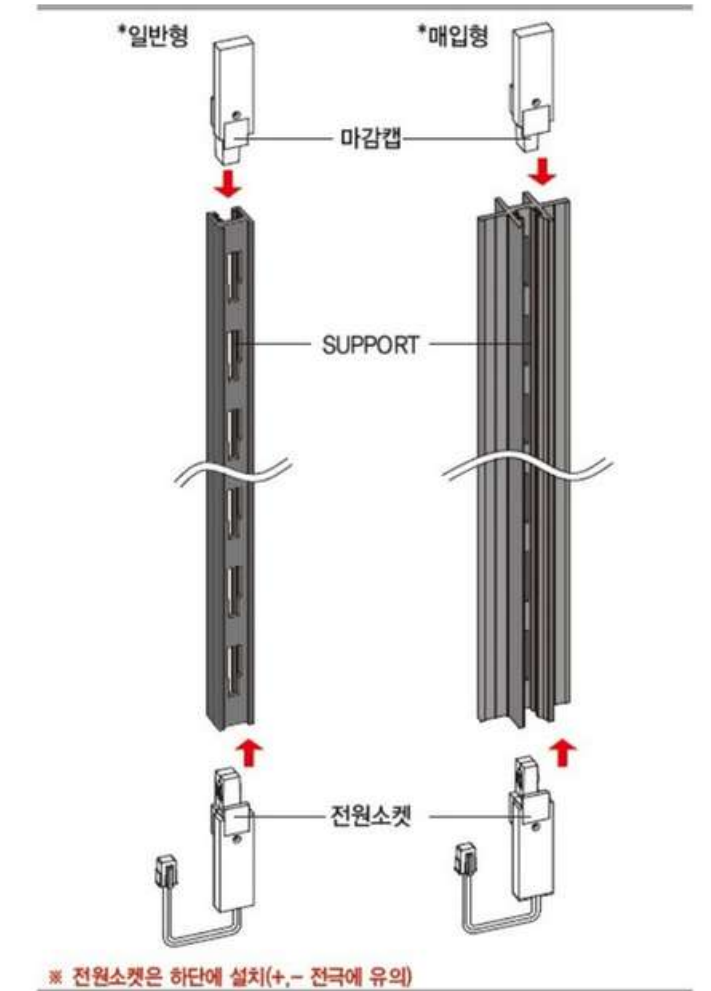

GLOCHAR TRADING LLC

www.glochar.com

OUR PRODUCTS

- e-Channel. Improved style compared to existing Channel (Wall Standard),
- Applied with electric rail inside, Low voltage electricity could be supplied to electric products.
- Vertical (V type).
- General type. similar to the existing Channel (Wall Standard)
- Available colors : Silver, Black, Dark Grey, Gold.

VERTICAL ELECTRIFIED CHANNEL FOR RETAIL DISPLAY

- Item : e-Channel. Improved style compared to existing Channel (Wall Standard)
- Applied with electric rail inside, Low voltage electricity could be supplied to electric products.
- Horizontal (H type)
- Hidden type. Designed to support more heavier goods.
- Available colors : Silver, Black, Dark Grey.

HORIZONTAL ELECTRIFIED CHANNEL FOR RETAIL DISPLAY

Functional Future

- DC type support system, Easy to use
- Slim and Simple Design
- Magnetic Method
- Available as finishing and points on the connections of the steel furniture
- Various Sizes: 900 ~ 2400mm
- Available 2 Color (Black and White)
- Safe from Fire by using flame Retardant materials

ELECTRIFIED i-TYPE CHANNEL FOR SHELVING & RACKING

- Wall Standards (single / double)
 - Brackets for Glass Shelves
 - Brackets for Wooden Shelves
 - Adjustable Brackets
 - Face Out for Wall Standard
 - Hangrail Brackets
 - Rectangular Hang rail Brackets
 - Tubing
 - Tubing Cap
 - Hook for Tubings
 - Faceout and Accessories
-
- Available finishes: **Chrome, Satin, Black, White**