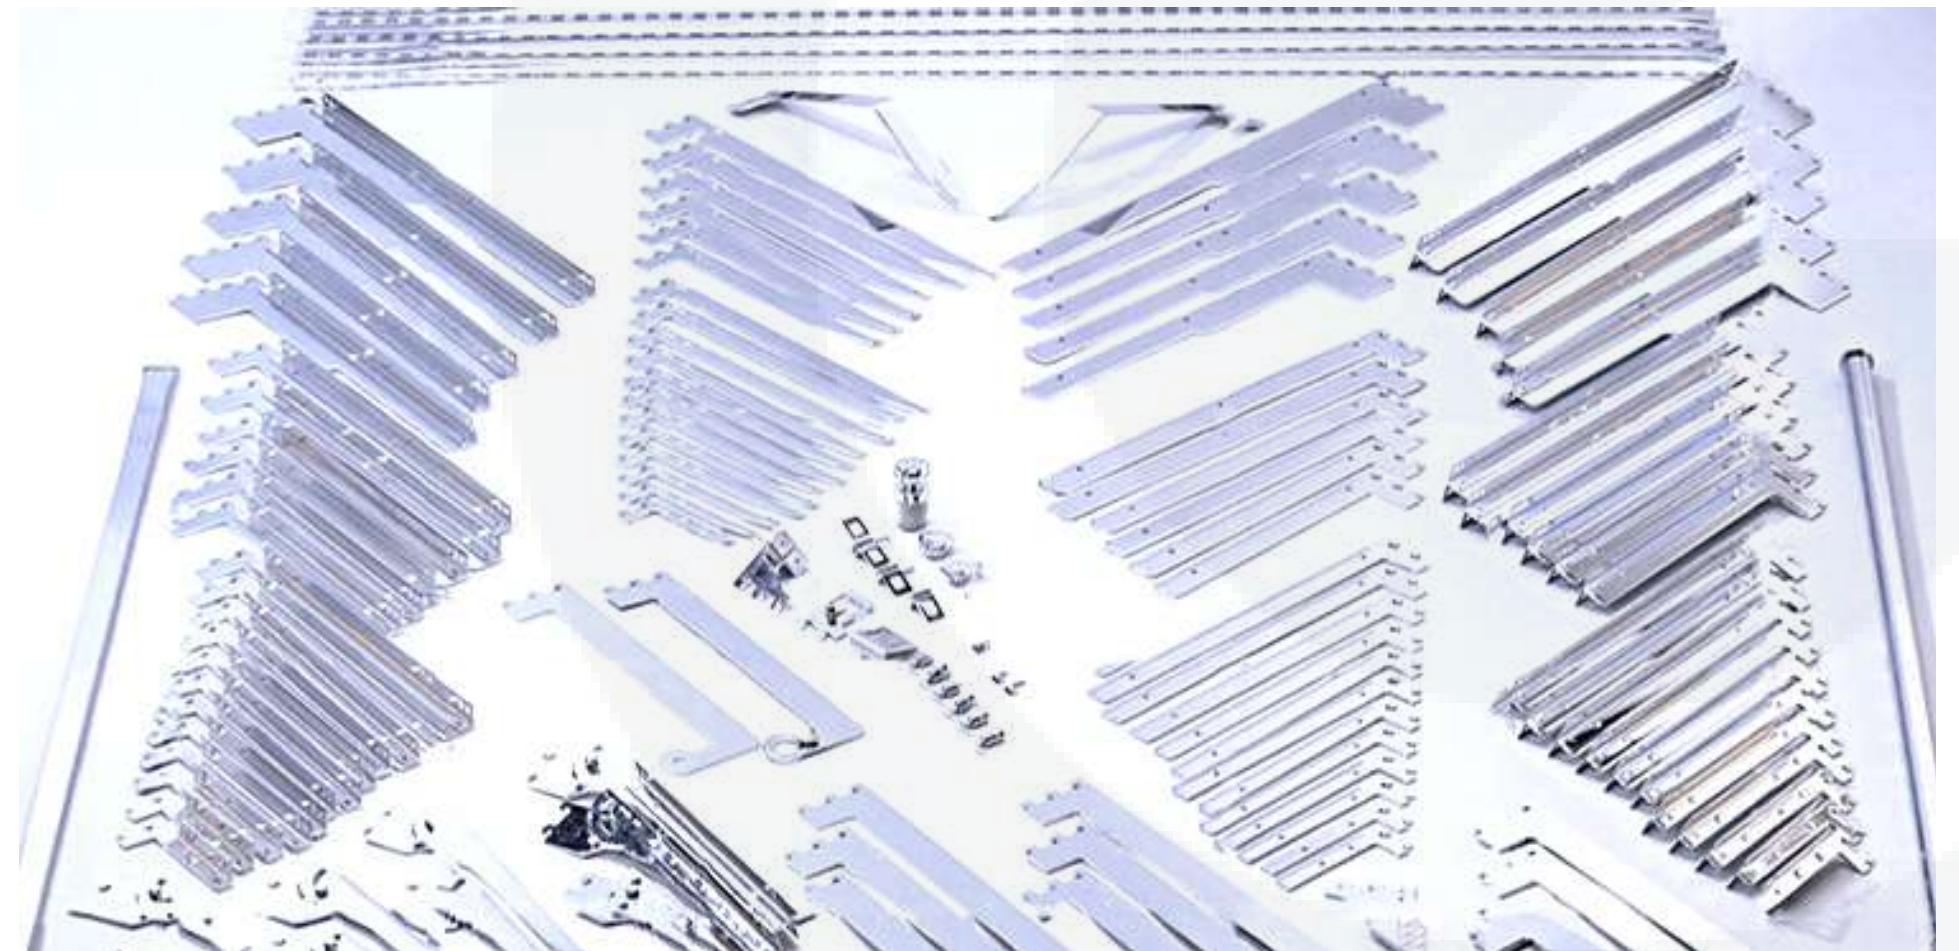

VERTICAL ELECTRIFIED CHANNEL FOR RETAIL DISPLAY

- Item : e-Channel. Improved style compared to existing Channel (Wall Standard)
- Applied with electric rail inside, Low voltage electricity could be supplied to electric products.
- Horizontal (H type)
- Hidden type. Designed to support more heavier goods.
- Available colors : Silver, Black, Dark Grey.

HORIZONTAL ELECTRIFIED CHANNEL FOR RETAIL DISPLAY

Functional Future

- DC type support system, Easy to use
- Slim and Simple Design
- Magnetic Method
- Available as finishing and points on the connections of the steel furniture
- Various Sizes: 900 ~ 2400mm
- Available 2 Color (Black and White)
- Safe from Fire by using flame Retardant materials

ELECTRIFIED i-TYPE CHANNEL FOR SHELVING & RACKING

- Wall Standards (single / double)
 - Brackets for Glass Shelves
 - Brackets for Wooden Shelves
 - Adjustable Brackets
 - Face Out for Wall Standard
 - Hangrail Brackets
 - Rectangular Hang rail Brackets
 - Tubing
 - Tubing Cap
 - Hook for Tubings
 - Faceout and Accessories
-
- Available finishes: **Chrome, Satin, Black, White**