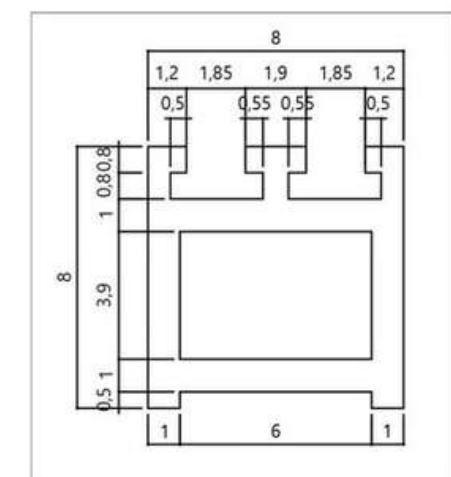

Functional Future

- DC type support system, Easy to use
- Slim and Simple Design
- Magnetic Method
- Available as finishing and points on the connections of the steel furniture
- Various Sizes: 900 ~ 2400mm
- Available 2 Color (Black and White)
- Safe from Fire by using flame Retardant materials

ELECTRIFIED i-TYPE CHANNEL FOR SHELVING & RACKING