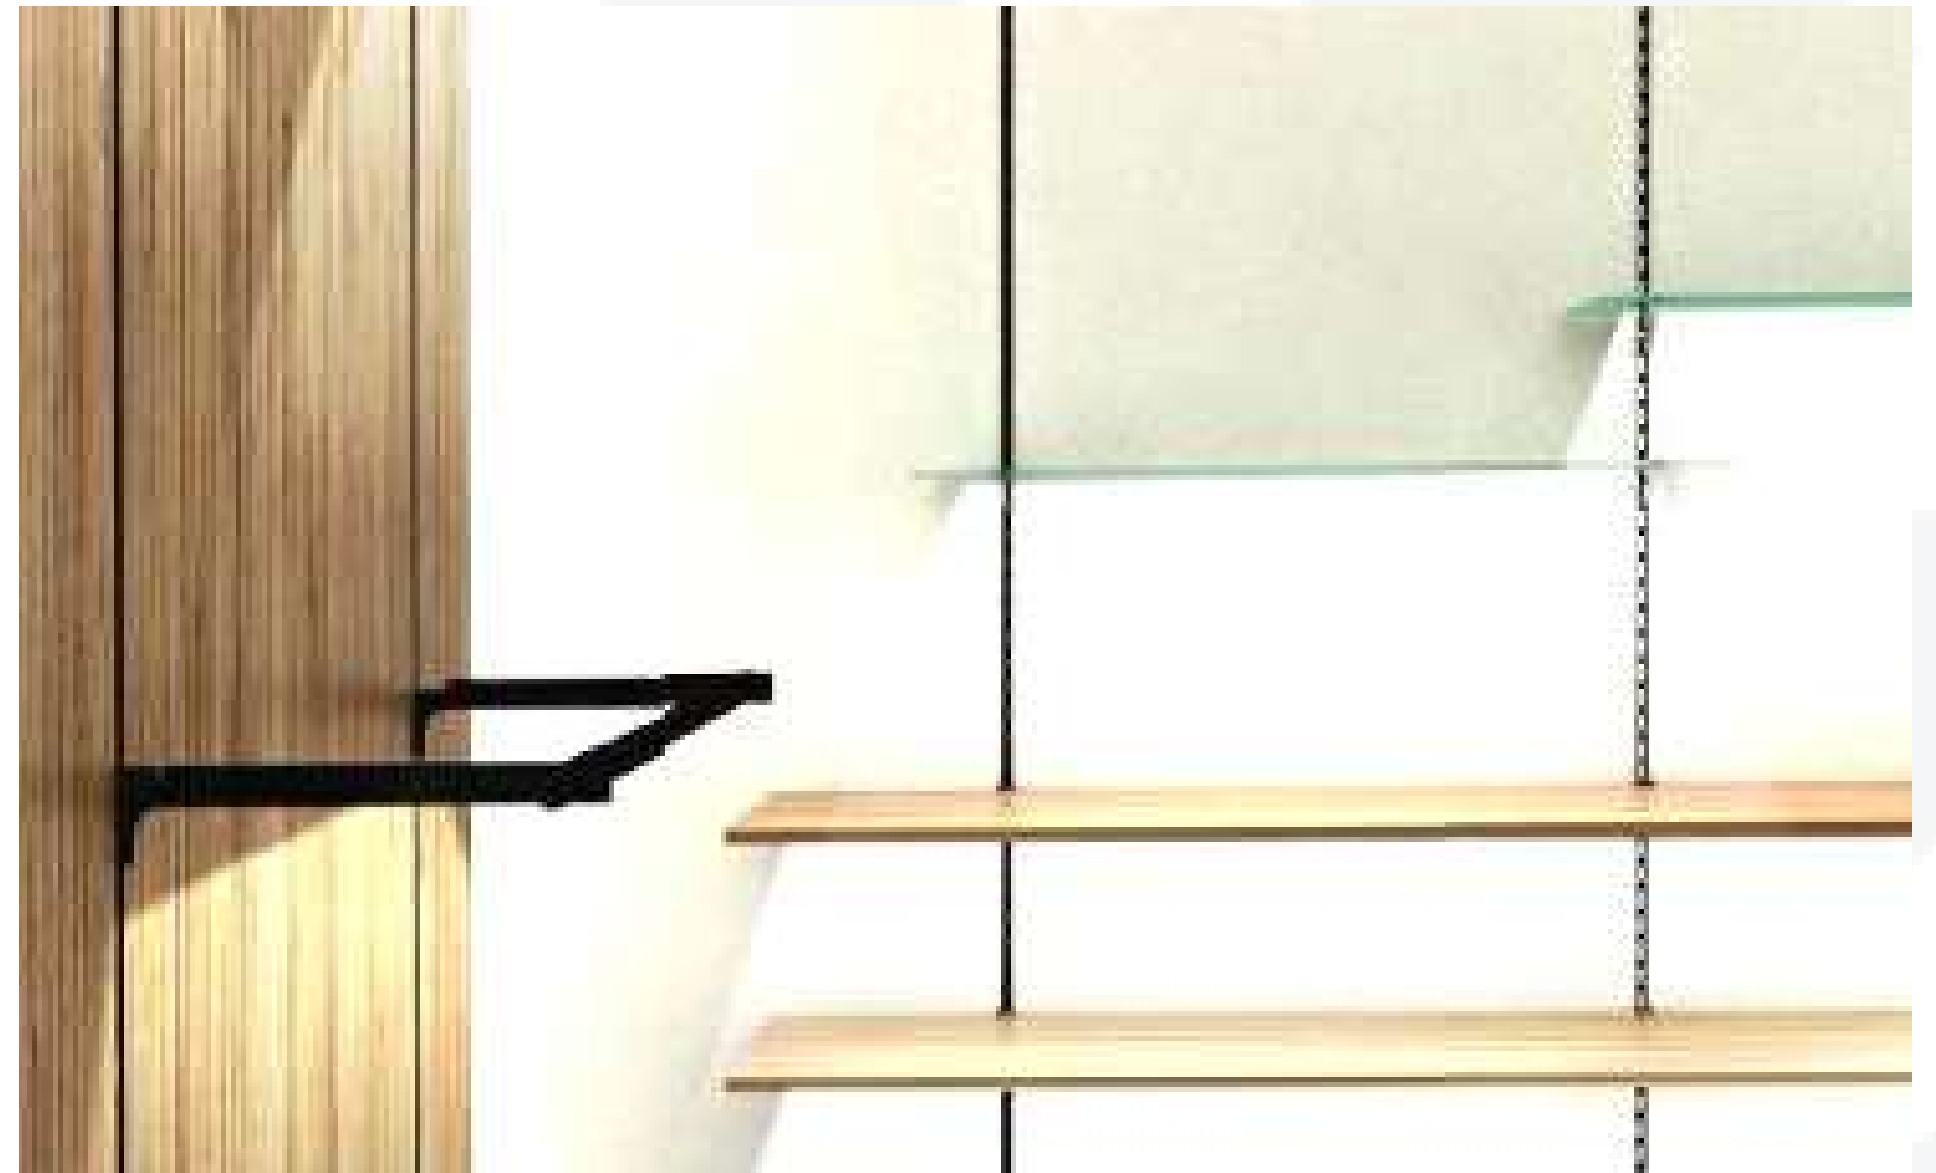

From electronic appliances to sports, clothing, books and foods and also interior design & construction, design & manufacture of exhibiting appliances, and props necessary for display, you can find them at

GLOCHAR TRADING LLC

www.glochar.com

OUR PRODUCTS