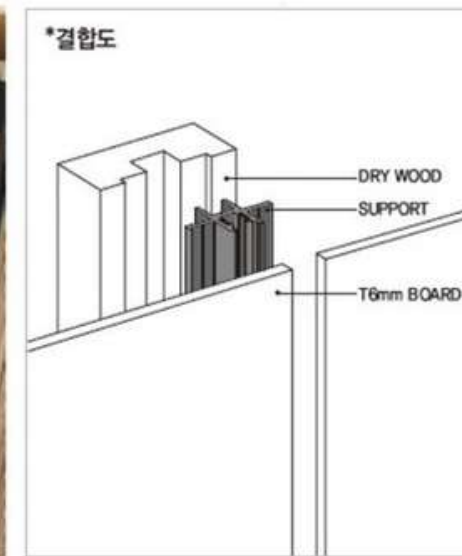

VERTICAL ELECTRIFIED CHANNEL FOR RETAIL DISPLAY

- Item : e-Channel. Improved style compared to existing Channel (Wall Standard)
- Applied with electric rail inside, Low voltage electricity could be supplied to electric products.
- Horizontal (H type)
- Hidden type. Designed to support more heavier goods.
- Available colors : Silver, Black, Dark Grey.